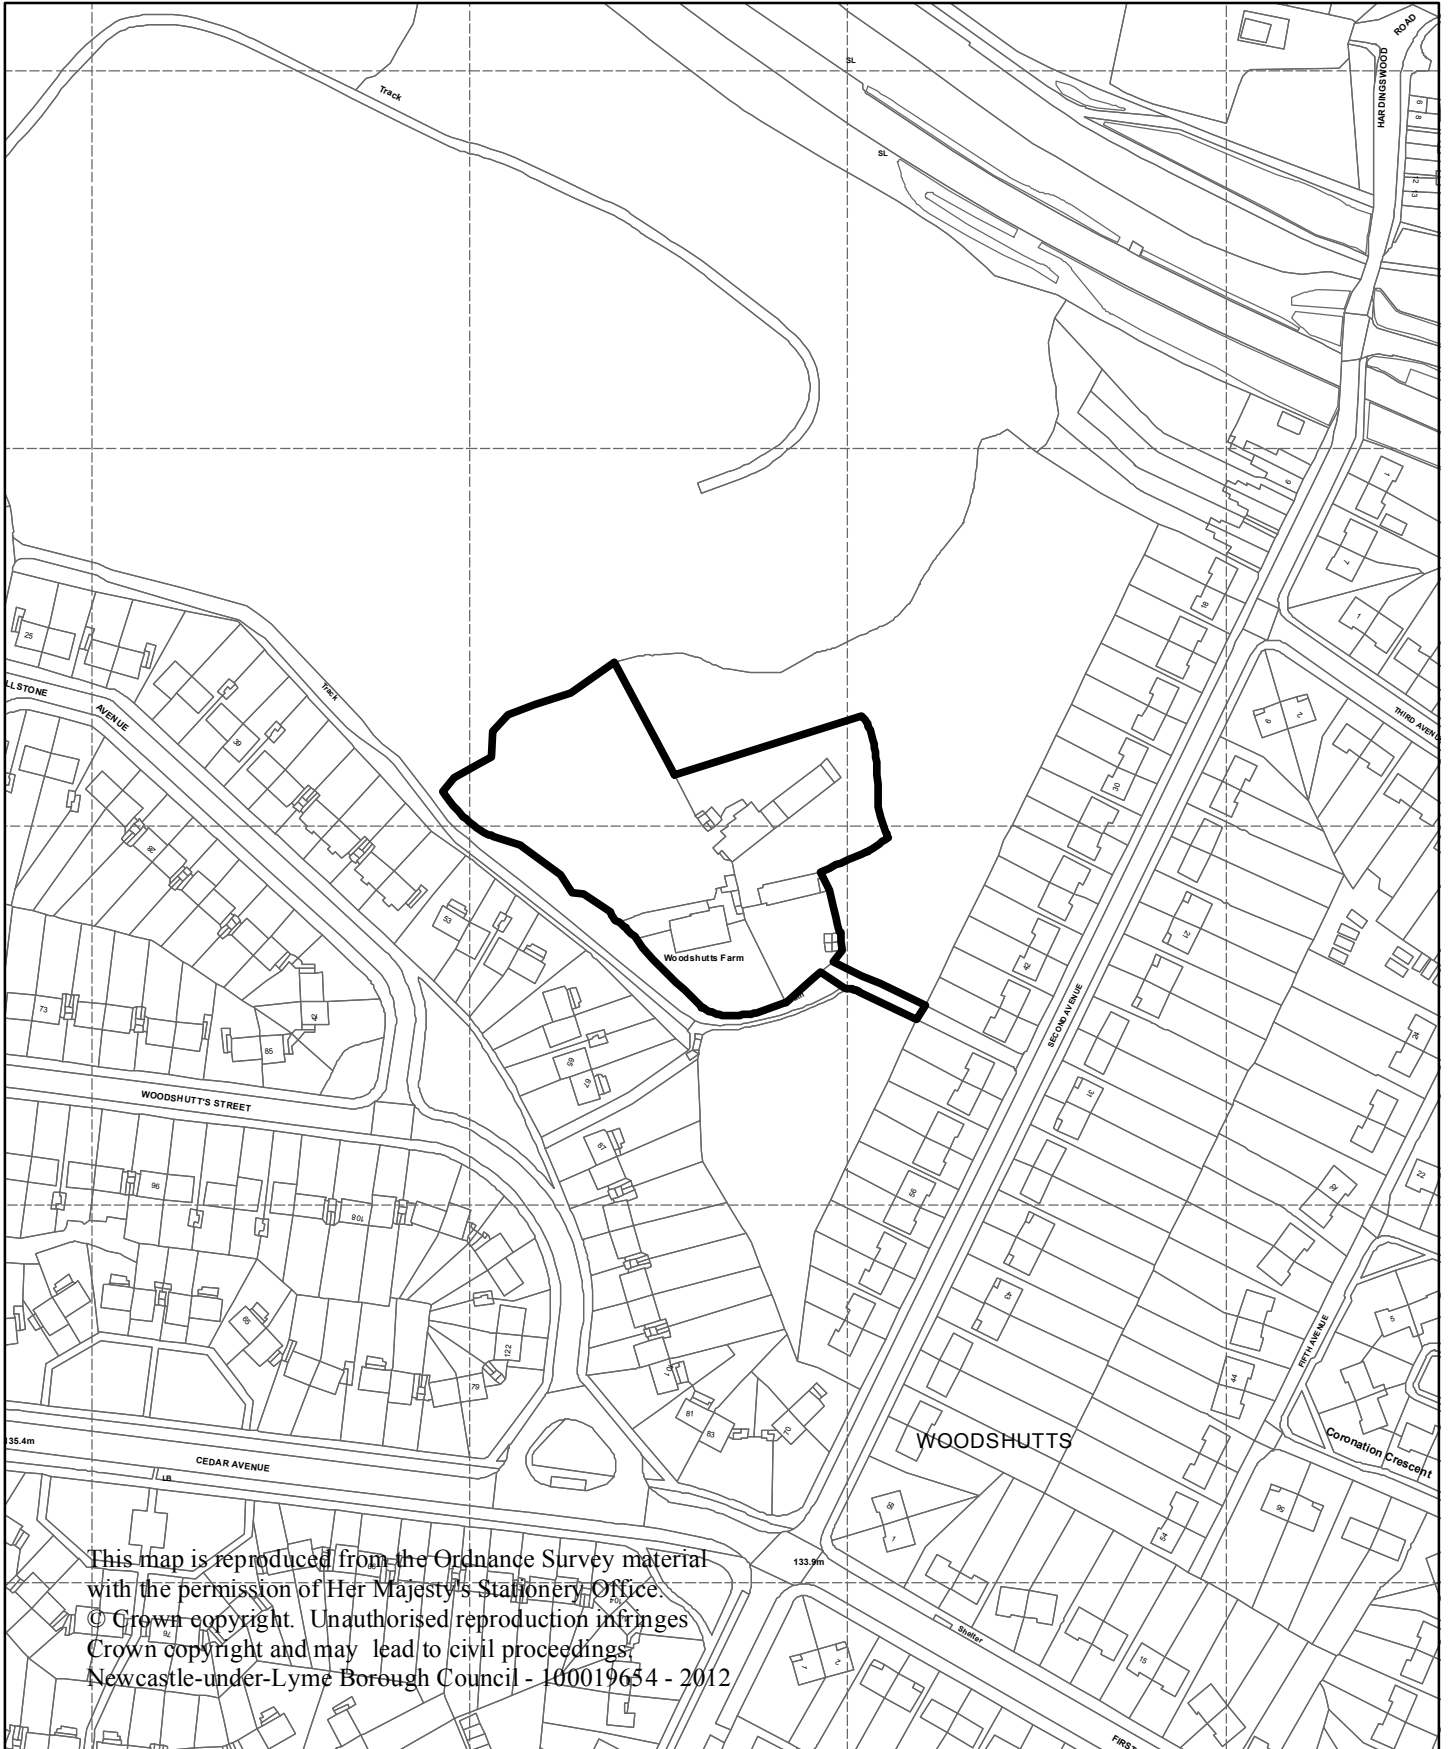

12/00814/FUL, 12/00816/LBC

Woodshutts Farm,  
Second Avenue, Kidsgrove

NEWCASTLE-UNDER-LYME  
BOROUGH COUNCIL

This map is reproduced from the Ordnance Survey material with the permission of Her Majesty's Stationery Office.  
© Crown copyright. Unauthorised reproduction infringes Crown copyright and may lead to civil proceedings.  
Newcastle-under-Lyme Borough Council - 100019654 - 2012

Newcastle under Lyme Borough Council  
Planning & Development Services  
Date 29.01.2013

1:2,000